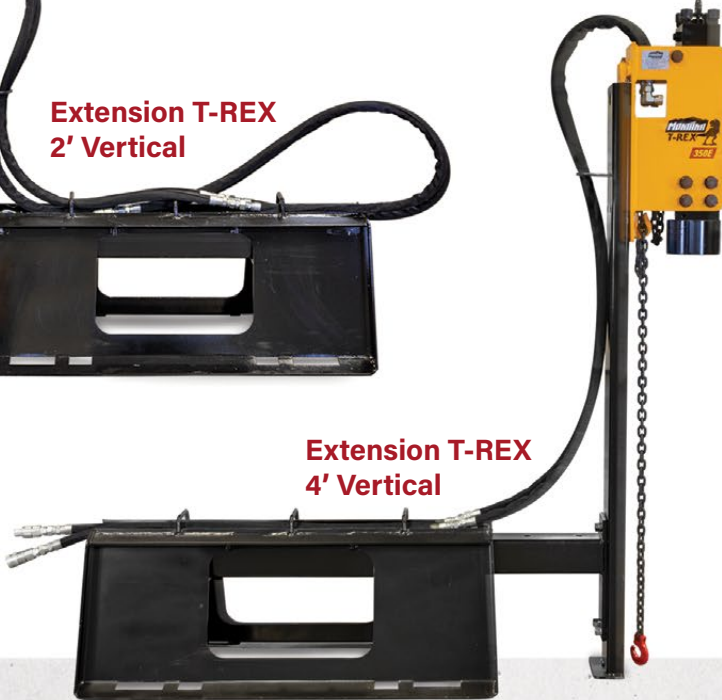

## ATTACHMENT

A convenient extension attachment for the Montana Post Driver.

Extend your reach with an extension. Extension Rancher Model is solid H-Beam Steel Construction. Extension T-Rex is mechanical tubing. Ideal for Deer Fence, Buffalo Fence and Horticulture.

Available in 2' and 4' extension lengths.

The Rancher extension fits models 400E, 750R, 1000E, and 1500E.

The T-REX extension is for the 350E.

Extension Rancher  
2' Vertical

Extension Rancher  
4' Vertical

Extension T-REX  
2' Vertical

Extension T-REX  
4' Vertical

Model	Post Driver	Price	Working Weight	Shipping WxLxH
Extension Rancher 2' Vertical	Skid Steer / Excavator	\$550.00	181	37x18.5x3
Extension Rancher 4' Vertical	Skid Steer / Excavator	\$990.00	269	60x18.5x3
Extension T-REX 4' Vertical	T-Rex	\$520.00	84	6x7x67
Extension T-REX 2' Vertical	T-Rex	\$420.00	42	6x7x67

- Reach Higher
- Drive Long Posts
- 2' and 4' Lengths
- Solid Steel
- Convenient